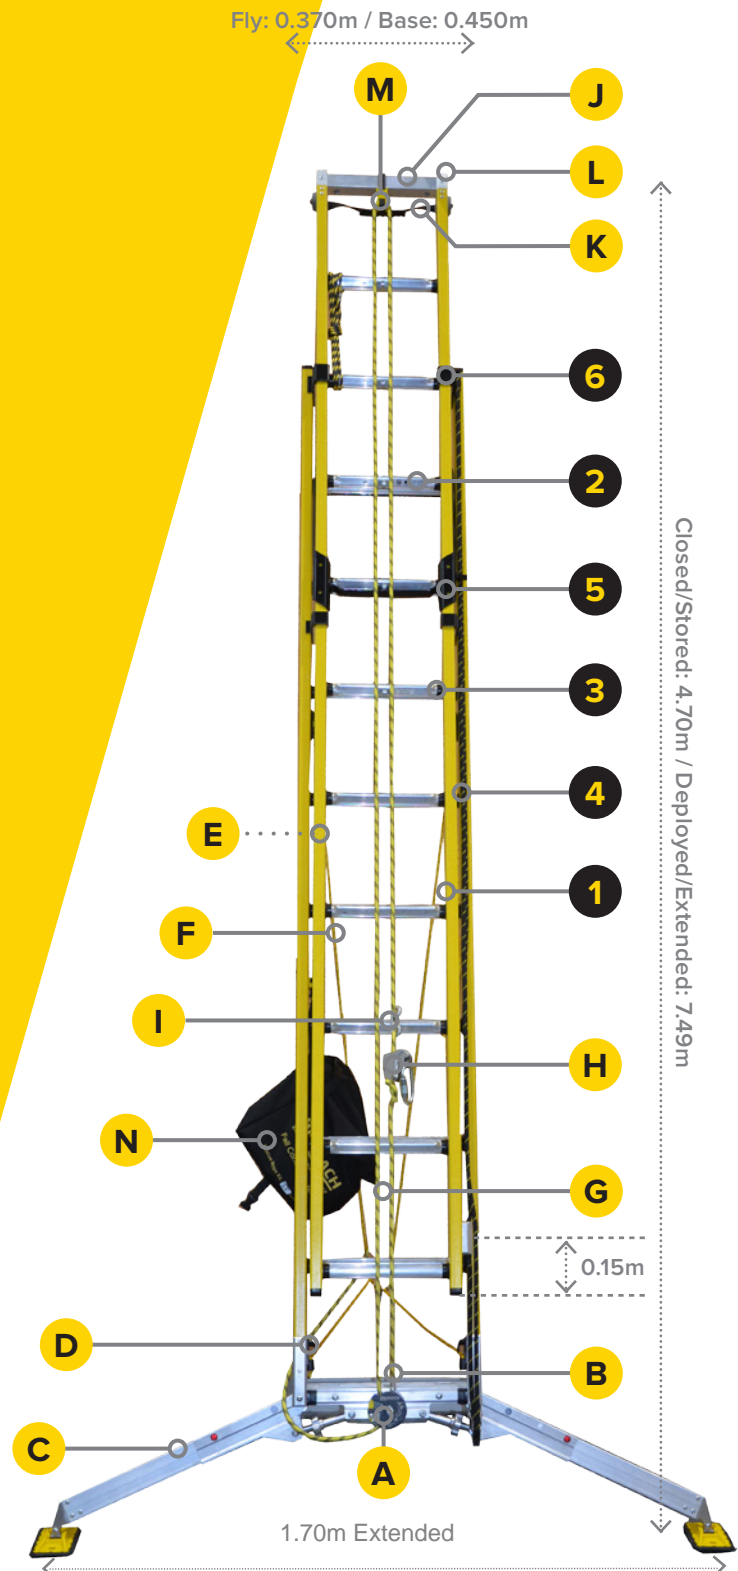

Euro Fall Control System FEU 7.5 FC

Technical Data Sheet

Product Code	FEU 7.5 FC
Manufacturer's Name	Branach Manufacturing Pty Ltd
Phone Number	+61 3 9761 6633
Certified By (Name, Title)	Mike Walsh Chief design engineer
Last Updated	11/03/2021

PROPERTIES

☑ Standards	Ladder to EN 131-2:2010+A2:2017
⚠ Load Rating	Ladder: 150kg / Fall Control: 120kg
⚡ Electrical Properties	Non conductive
🔥 Heat Resistance	130 Degrees Celsius
🛠 Warranty	3 years from date of manufacturing

MEASUREMENTS

🏋️ Weight	Without bag: 33kg / With bag: 35.7kg
📏 Distance Between Rungs	0.300m
📏 Closed/Stored Height	4.70m
📏 Extended Height	7.49m
📏 Width	Fly: 0.370m / Base: 0.450m

LADDER COMPONENTS

1 Stiles	Fibreglass: ISO-PE resin with e-glass fibres
2 Rungs	D-Rung: Aluminium 6060
3 Rung Wear Strip	HD Polyethylene
4 Haul Rope	Nylon Double Braid
5 Latch	Branach Latch: XF400 Steel, coated with PPA
6 Ladder Guide Bracket	35mm and 50mm Alum 6060, e-coat and black powder coat
Rivets	Zinc Plated Low Carbon Steel

FALL CONTROL COMPONENTS

A Descender
B Level Bubble
C Extra Wide TerrainMaster
D Lower Tether Hooks
E Tether Tensioner (not visible, rear side)
F Tether Rope
G Lifeline Rope
H Rope Grab
I Rope Restraint Hook
J Top Bar
K Pole Strap
L Upper Wheels
M Upper Pulley
N Rope Bag

Image shown is FEU 5.1 FC
Actual model appearance will vary

note: must be used in fully extended position

BRANACH
SAFETY. OUR WAY OF LIFE